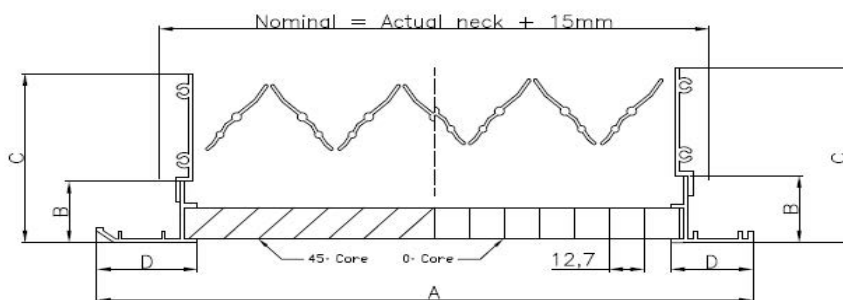

Design Features

Material - Aluminium Frame and Core

Frame - 30mm Flat

Sizes - Minimum 100mm x 50mm
 Maximum 2900mm x 2900mm
 Maximum core size is 1300mm x 1300mm, above this mullions will be used.

Mass/M2 face are - 4kg

Free Area - Approx 90%

Technical drawings

Standard

30mm Flat (Standard)

A	Nominal + 30mm
B	28mm
C	72mm
D	30mm