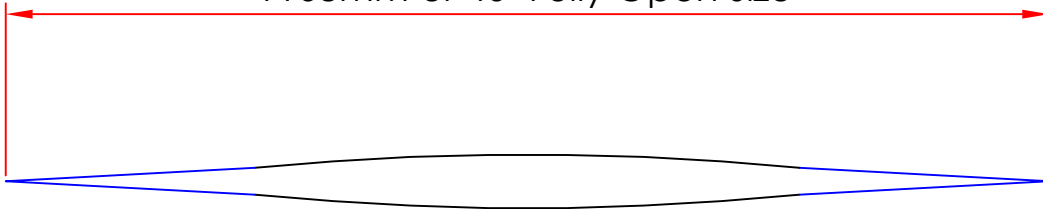

580mm (Square) Extractor Bag Flat Size Dimensions

Tolerance +/- 3%

1168mm or 46" Fully Open Size

**Gusseted
Section**

610mm or 24" Folded Size

1067mm or 42" Height

Single seal along the bottom