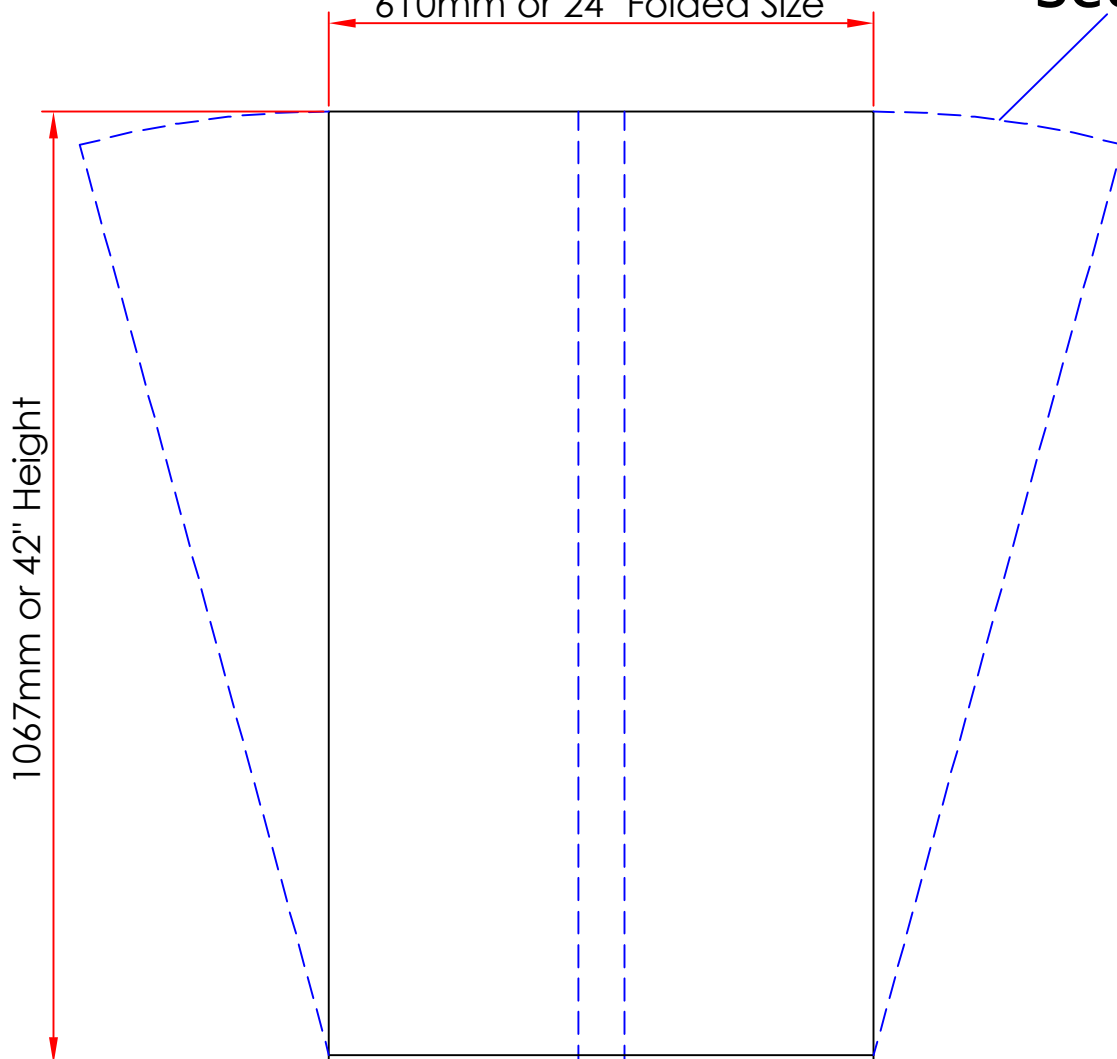

580mm (Square) Extractor Bag Flat Size Dimensions

Tolerance +/- 3%

1168mm or 46" Fully Open Size

**Gusseted
Section**

610mm or 24" Folded Size

1067mm or 42" Height

Single seal along the bottom